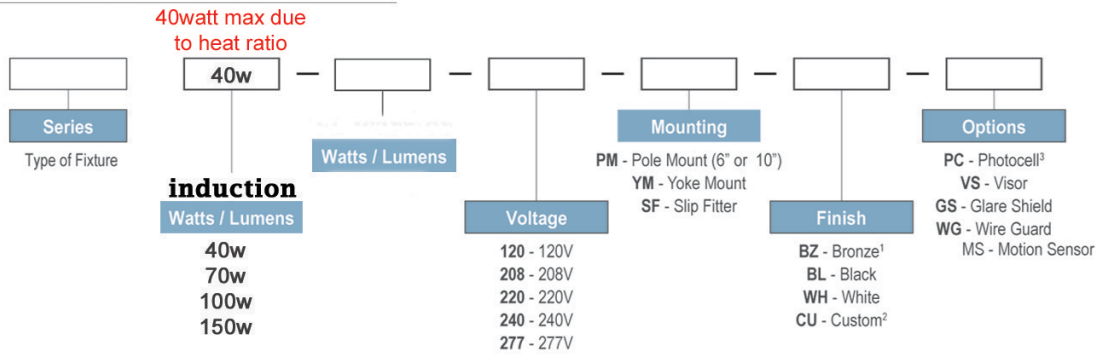

Bollard Fixture 40watt

APPLICATION

Parking Lots
Walk Ways
Theme Parks

Ordering Specifications:

ADG ECO INDUCTION LIGHT SYSTEMS MUST FOLLOW THESE SPECIFICATIONS:

- AMERICAN MADE LIGHT FIXTURE
- ENERGY STAR PARTNER
- 10 YEAR LIMITED WARRANTY
- 100,000 HR. BULB LIFE
- 100-277v 80-85 CRI
- AVAILABLE THROUGH ADG ECO AUTHORIZED RESELLER OR FACTORY
- FIXTURES ETL WET LISTED
- UL COMPLIANT ELECTRONICS
- PROVIDE HIGH QUALITY LIGHT DISTRIBUTION
- FIXTURES MUST COMPLY WITH THE FOLLOWING...